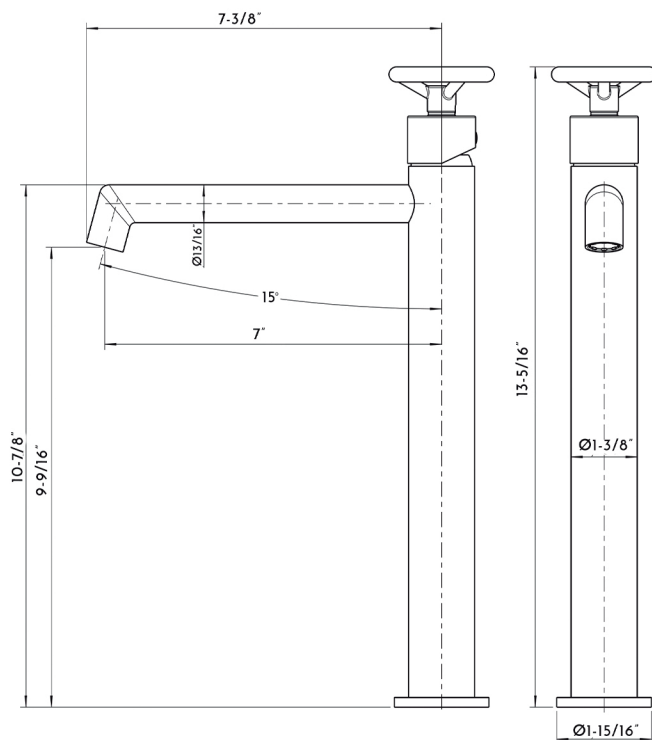

**DAX-8010044-BL**

BATHROOM FAUCETS **SERIES**

## FEATURES

- Single Lever
- Matte Black Finish
- Ceramic Cartridge
- Installation Hole 1-3/8"
- Brass Body

BATHROOM FAUCET **DAX-8010044-BL**

|                       |                   |
|-----------------------|-------------------|
| MODEL                 | DAX-8010044-BL    |
| MATERIAL              | Brass             |
| FINISH                | Matte Black       |
| HEIGHT                | 13-5/16"          |
| DEPTH                 | 8-3/8"            |
| WIDTH                 | 2"                |
| FLOW RATE             | 1.26 GPM          |
| HOT COLD INDICATORS   | No                |
| DECK PLATE INCLUDED   | X                 |
| COMPATIBLE VALVE TYPE | Ceramic Cartridge |
| HANDLE STYLE          | Single lever      |
| NUMBER OF HANDLES     | One               |
| INSTALLATION TYPE     | Deck mounted      |